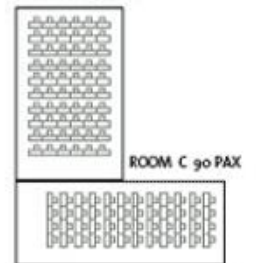

WHERE THE ROCKERS MEET & MEETINGS ROCK

CONVENTION CENTER Woodstock Grand Hall

THEATRE

ROOM A+B+C 500 PAX

ROOM A+B 300 PAX

IBIZA

ROOM A,B 150 PAX

BANQUET

ROOM A+B+C 400 PAX

ROOM A+B 280 PAX

ROOM A,B 190 PAX

MEETINGS ROOMS

5:40 m²

Elektra
ROOM 1

5:40 m²

Chrysalis
ROOM 2

CLASSROOM

ROOM A+B+C 280 PAX

ROOM A+B 180 PAX

ROOM A,B 90 PAX

VENUE DETAILS

NAME	CAPACITY						
	THEATER	SCHOOL	CABARET	U SHAPE	BOARDROOM	BANQUET	COCKTAIL
WOODSTOCK (A + B + C)	540	270	240	N/A	N/A	400	600
AVALON I (A)	150	90	78	30	40	130	190
AVALON II (B)	150	90	78	30	40	130	190
WEMBLEY (C)	150	90	78	30	40	130	190
A + B	300	180	168	N/A	60	260	360
B + C	N/A	N/A	N/A	N/A	N/A	260	360
A + C	N/A	N/A	N/A	N/A	N/A	260	360
ELEKTRA	25	15	N/A	16	18	30	25
CHRYSALIS	N/A	N/A	N/A	16	18	N/A	N/A