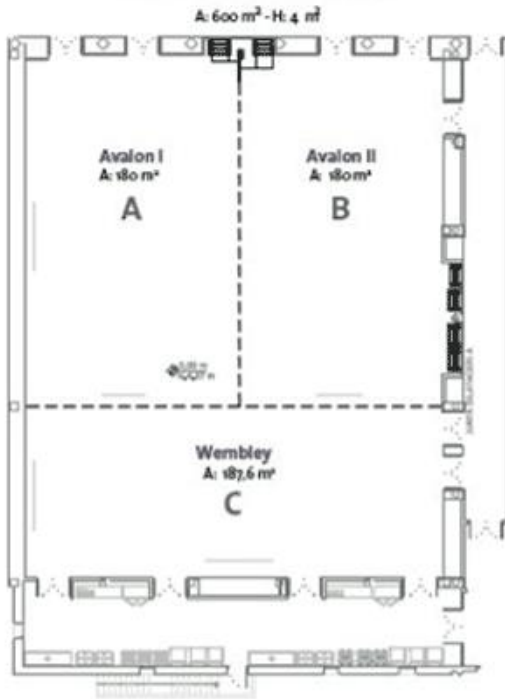

* SOME SERVICES HAVE AN ADDITIONAL COST

CONFERENCE

MEASURES (IN MTRS)

AV EQUIPMENT

NAME	MEASURES (IN MTRS)				AV EQUIPMENT		
	WIDE	LENGTH	HEIGHT	SQM	BEAMER	SCREEN	AUDIO
WOODSTOCK (A + B + C)	21,57	26,37	4,15	569	5200 LUM	370x231	BUILT-IN
AVALON I (A)	17,40	11,00	4,15	191	5200 LUM	370x231	BUILT-IN
AVALON II (B)	17,40	10,60	4,15	184	5200 LUM	370x231	BUILT-IN
WEMBLEY (C)	9,00	21,57	4,15	194	5200 LUM	370x231	BUILT-IN
A + B	17,40	21,60	4,15	376			
B + C		L SHAPE	4,15	373	AS PER THE EXISTING IN EACH ONE		
A + C		L SHAPE	4,15	367			
BREACKOUT 1 (ELEKTRA)	4,50	9,40	2,80	42	4200 LUM	240x165	BUILT-IN
BREACKOUT 2 (CHRYSALIS)	4,50	9,00	2,80	41	4200 LUM	240x166	BUILT-IN

WHERE THE ROCKERS MEET & MEETINGS ROCK

CONVENTION CENTER Woodstock Grand Hall

THEATRE

ROOM A+B+C 500 PAX

ROOM A+B 300 PAX

IBIZA

ROOM A,B 150 PAX

BANQUET

ROOM A+B+C 400 PAX

ROOM A+B 280 PAX

ROOM A,B 190 PAX

MEETINGS ROOMS

5:40 m²

Elektra
ROOM 1

5:40 m²

Chrysalis
ROOM 2