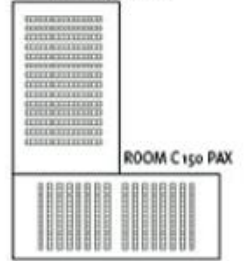

* SOME SERVICES HAVE AN ADDITIONAL COST

CONFERENCE

MEASURES (IN MTRS)

AV EQUIPMENT

NAME	MEASURES (IN MTRS)				AV EQUIPMENT		
	WIDE	LENGTH	HEIGHT	SQM	BEAMER	SCREEN	AUDIO
WOODSTOCK (A + B + C)	21,57	26,37	4,15	569	5200 LUM	370x231	BUILT-IN
AVALON I (A)	17,40	11,00	4,15	191	5200 LUM	370x231	BUILT-IN
AVALON II (B)	17,40	10,60	4,15	184	5200 LUM	370x231	BUILT-IN
WEMBLEY (C)	9,00	21,57	4,15	194	5200 LUM	370x231	BUILT-IN
A + B	17,40	21,60	4,15	376			
B + C		L SHAPE	4,15	373	AS PER THE EXISTING IN EACH ONE		
A + C		L SHAPE	4,15	367			
BREACKOUT 1 (ELEKTRA)	4,50	9,40	2,80	42	4200 LUM	240x165	BUILT-IN
BREACKOUT 2 (CHRYSALIS)	4,50	9,00	2,80	41	4200 LUM	240x166	BUILT-IN

WHERE THE ROCKERS MEET & MEETINGS ROCK

CONVENTION CENTER Woodstock Grand Hall

THEATRE

ROOM A+B+C 500 PAX

ROOM A+B 300 PAX

IBIZA

ROOM A,B 150 PAX

BANQUET

ROOM A+B+C 400 PAX

ROOM A+B 280 PAX

ROOM A,B 190 PAX

MEETINGS ROOMS

5:40 m²

Elektra
ROOM 1

5:40 m²

Chrysalis
ROOM 2

CLASSROOM

ROOM A+B+C 280 PAX

ROOM A+B 180 PAX

ROOM A,B 90 PAX

VENUE DETAILS

NAME	CAPACITY						
	THEATER	SCHOOL	CABARET	U SHAPE	BOARDROOM	BANQUET	COCKTAIL
WOODSTOCK (A + B + C)	540	270	240	N/A	N/A	400	600
AVALON I (A)	150	90	78	30	40	130	190
AVALON II (B)	150	90	78	30	40	130	190
WEMBLEY (C)	150	90	78	30	40	130	190
A + B	300	180	168	N/A	60	260	360
B + C	N/A	N/A	N/A	N/A	N/A	260	360
A + C	N/A	N/A	N/A	N/A	N/A	260	360
ELEKTRA	25	15	N/A	16	18	30	25
CHRYSALIS	N/A	N/A	N/A	16	18	N/A	N/A