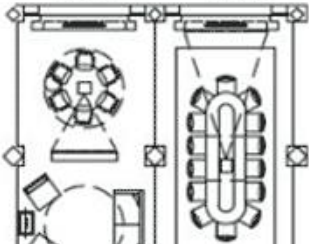

* SOME SERVICES HAVE AN ADDITIONAL COST

CONFERENCE

MEASURES (IN MTRS)

AV EQUIPMENT

NAME	MEASURES (IN MTRS)				AV EQUIPMENT		
	WIDE	LENGTH	HEIGHT	SQM	BEAMER	SCREEN	AUDIO
WOODSTOCK (A + B + C)	21,57	26,37	4,15	569	5200 LUM	370x231	BUILT-IN
AVALON I (A)	17,40	11,00	4,15	191	5200 LUM	370x231	BUILT-IN
AVALON II (B)	17,40	10,60	4,15	184	5200 LUM	370x231	BUILT-IN
WEMBLEY (C)	9,00	21,57	4,15	194	5200 LUM	370x231	BUILT-IN
A + B	17,40	21,60	4,15	376			
B + C		L SHAPE	4,15	373	AS PER THE EXISTING IN EACH ONE		
A + C		L SHAPE	4,15	367			
BREACKOUT 1 (ELEKTRA)	4,50	9,40	2,80	42	4200 LUM	240x165	BUILT-IN
BREACKOUT 2 (CHRYSALIS)	4,50	9,00	2,80	41	4200 LUM	240x166	BUILT-IN

ROOM A+B+C 400 PAX

ROOM A+B 280 PAX

ROOM A,B 190 PAX

MEETINGS ROOMS

5:40 m²

Elektra
ROOM 1

5:40 m²

Chrysalis
ROOM 2

CLASSROOM

ROOM A+B+C 280 PAX

ROOM A+B 180 PAX

ROOM A,B 90 PAX

VENUE DETAILS

NAME	CAPACITY						
	THEATER	SCHOOL	CABARET	U SHAPE	BOARDROOM	BANQUET	COCKTAIL
WOODSTOCK (A + B + C)	540	270	240	N/A	N/A	400	600
AVALON I (A)	150	90	78	30	40	130	190
AVALON II (B)	150	90	78	30	40	130	190
WEMBLEY (C)	150	90	78	30	40	130	190
A + B	300	180	168	N/A	60	260	360
B + C	N/A	N/A	N/A	N/A	N/A	260	360
A + C	N/A	N/A	N/A	N/A	N/A	260	360
ELEKTRA	25	15	N/A	16	18	30	25
CHRYSALIS	N/A	N/A	N/A	16	18	N/A	N/A