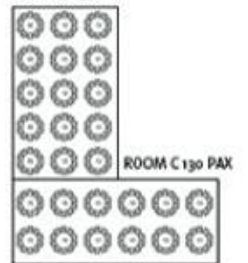

* SOME SERVICES HAVE AN ADDITIONAL COST

CONFERENCE

MEASURES (IN MTRS)

AV EQUIPMENT

NAME	MEASURES (IN MTRS)				AV EQUIPMENT		
	WIDE	LENGTH	HEIGHT	SQM	BEAMER	SCREEN	AUDIO
WOODSTOCK (A + B + C)	21,57	26,37	4,15	569	5200 LUM	370x231	BUILT-IN
AVALON I (A)	17,40	11,00	4,15	191	5200 LUM	370x231	BUILT-IN
AVALON II (B)	17,40	10,60	4,15	184	5200 LUM	370x231	BUILT-IN
WEMBLEY (C)	9,00	21,57	4,15	194	5200 LUM	370x231	BUILT-IN
A + B	17,40	21,60	4,15	376			
B + C		L SHAPE	4,15	373	AS PER THE EXISTING IN EACH ONE		
A + C		L SHAPE	4,15	367			
BREACKOUT 1 (ELEKTRA)	4,50	9,40	2,80	42	4200 LUM	240x165	BUILT-IN
BREACKOUT 2 (CHRYSALIS)	4,50	9,00	2,80	41	4200 LUM	240x166	BUILT-IN

WHERE THE ROCKERS MEET & MEETINGS ROCK

CONVENTION CENTER Woodstock Grand Hall

THEATRE

ROOM A+B+C 500 PAX

ROOM A+B 300 PAX

IBIZA

ROOM A,B 150 PAX

BANQUET

ROOM A+B+C 400 PAX

ROOM A+B 280 PAX

ROOM A,B 190 PAX

MEETINGS ROOMS

5:40 m²

Elektra
ROOM 1

5:40 m²

Chrysalis
ROOM 2